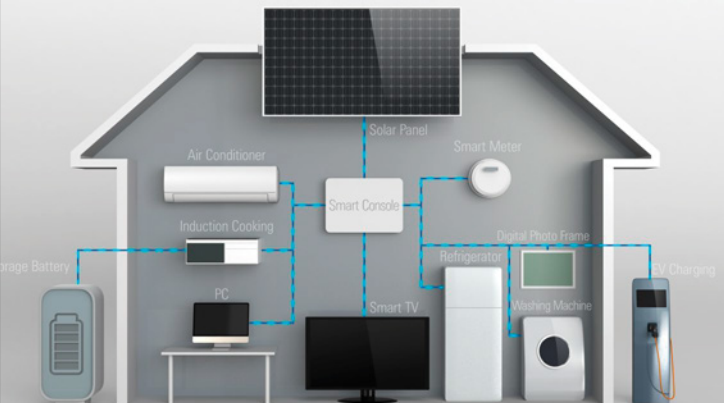

TV Hangs

Home Theatre

www.theinstallers.com.au

Smart Wiring/Structured Cabling

Future proofing your home with the right choices

From Smart TVs, Computers, Media centers, Game Consoles, Fridges etc... are just a few of the devices that benefit from this, everything seems to be coming out Smart Wiring ready these days. Smart Wiring reduces the amount wireless in the house and speeds up your internet/network.

Getting Smart Wiring is highly recommended if you're building a new home, we can also help if you're in an established home.

Technology is being released Smart Wire ready!

SMART HOUSE

OUR SMART WIRING PRODUCTS

HHH400F HUB WITH PH/TV DISTRIBUTION

The Hills Home Hub delivers and distributes data, phone, video, audio and TV signals using the latest in data and TV cables from a centrally located enclosure to specially configured wall outlets in any room of your choice. Structured cabling using the Hills Home Hub is preferably planned at the same time as your electrical wiring.

The central enclosure is home to the devices that enable the delivery and distribution of these signals. An ideal location for the central enclosure is a garage or utility room.

DATA, INTERNET & PHONE MODULES