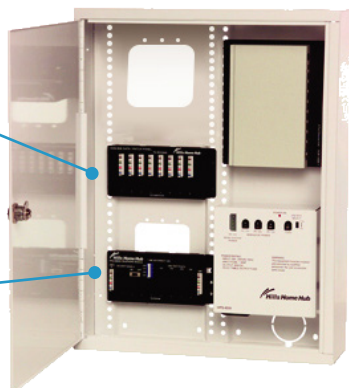

The central enclosure is home to the devices that enable the delivery and distribution of these signals. An ideal location for the central enclosure is a garage or utility room.

DATA, INTERNET & PHONE MODULES

The following devices are inserted into the Hills Home Hub to extend your data, network and data capabilities.

8 Port Ethernet Switch

High speed hub that allows your internet to be split to 8 locations.

TV Aerial Points

Internet/Data Points

Phone Points

Hills Lockup Home Hub

8 Port Data Patch Panel

4x8 Port Phone Patch Panel

Package 3 - Deluxe Package - \$1699

The Deluxe Package has all the features of the previous packages but it has many more connections points. This package suits the larger family that wants to cut down on the amount of Wifi in the house and increase speed and reliability of the network. Being able to have each room in the house connected allows the home to be future proof for years to come.